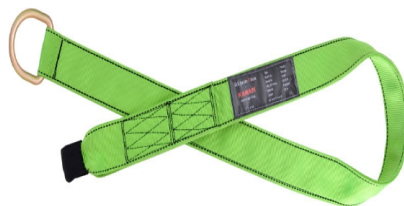

**Product Code:**

**Model:** KARAM PN 651 MAINTENANCE & WINDOW CLEANING KIT

**Approvals :** EN 353-2:2002 & EN 358:1999 within a system Formed with 11mm (7/16") Diameter Kernmantle Rope.

This Kit is meant to fulfill all the purposes and requirements of personnel engaged in maintenance jobs at height.

**TOWER HARNESS**  
PN 56

**KARNMANTLE ROPE ANCHORAGE LINE**  
PN 950(KRKD11)(121)(50M)

**GRIP DESCENDER**  
PN 401(113)

**STEEL SCREW LOCKING KARABINER**  
PN 112 (2 nos.)

**ROPE GRAB FALL ARRESTOR**  
PN 2000A(112C)

**TOOL BAG**  
BG 12

**TWISTED ROPE ANCHORAGE ROPE**  
PN 950(14mm)(50mtr.)

**ANCHORAGE WEBBING SLING**  
PN 803(2 No.)(1.2Mtr.)

**DELUXE UNIVERSAL KIT BAG**  
BG 20