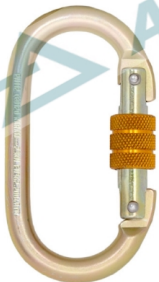

**Product Code:**

**Model:** KARAM PN 651 MAINTENANCE & WINDOW CLEANING KIT

**Approvals :** EN 353-2:2002 & EN 358:1999 within a system Formed with 11mm (7/16") Diameter Kernmantle Rope.

This Kit is meant to fulfill all the purposes and requirements of personnel engaged in maintenance jobs at height.

**Distinctive Features of Kit:**

- Comprehensive KIT for easy access at height.
- Comes with Easy Back Packable Carrying bag.
- Different lengths of ropes available as per the requirement.
- Conforms to all relevant CE norms.

**TOWER HARNESS**  
PN 56

**KARNMANTLE ROPE ANCHORAGE LINE**  
PN 950(KRKD11)(121)(50M)

**GRIP DESCENDER**  
PN 401(113)

**STEEL SCREW LOCKING KARABINER**  
PN 112 (2 nos.)

**ROPE GRAB FALL ARRESTOR**  
PN 2000A(112C)

**TOOL BAG**  
BG 12

**TWISTED ROPE ANCHORAGE ROPE**  
PN 950(14mm)(50mtr.)

**ANCHORAGE WEBBING SLING**  
PN 803(2 No.)(1.2Mtr.)

**DELUXE UNIVERSAL KIT BAG**  
BG 20