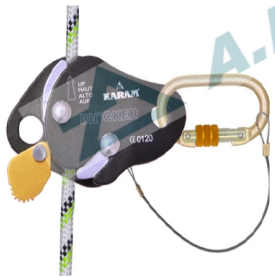

Product Code:

Model: KARAM PN 652 RESCUE KIT

Approvals :

KARAM provides a range of Self Contained Kits for ready use in various applications. The Kits contain standard equipment and can be customized as per specific need.

Distinctive Features of Kit:

- Immediate Rescue equipment contained in the Kit enables immediate rescue of a personnel when suspended at height after suffering a fall.
- Conforms to all relevant CE norms.
- Comes with Easy Back Packable Carrying bag.
- Different lengths of ropes available as per the requirement.

TOWER HARNESS
PN 56

GRIP DESCENDER
PN 401(113)

**STEEL QUARTER TURN
LOCKING KARABINER**
PN 113 (6 NOS.)

ROPE GRAB BLOCKER
RG 07(113)

**KARMANTLE ROPE
ANCHORAGE LINE**
PN 950(KRKD11)(121)(50M)
(2 Nos.)

**ANCHORAGE WEBBING
SLING**
PN 803(2 No.)(1.2Mtr.)

**WORK POSITIONING
LANYARD**
PN 245 (2.0m)

**KARMANTLE ROPE EA
FORKED LANYARD**
PN 341N(1.5m)

CROSS ARM STRAP
PN 808

WEBBING COWS TAIL
PN 401W (20cm)

KNIFE

DELUXE UNIVERSALKIT BAG
BG 63